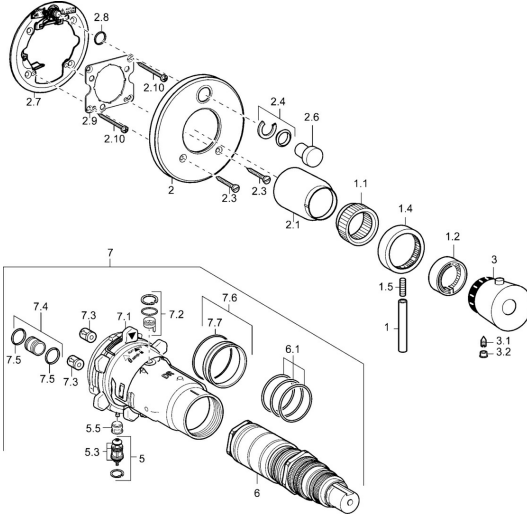

EAN: 4015474113268
static.hansa.com/46629041

Spare parts

SP46629041

| | Name | Code |
|------|---|----------|
| 1 | Lever, 80 mm Chrome | 59912128 |
| 1.1 | Adapter | 59912894 |
| 1.2 | Temperature adjustment limiter Chrome | 59912893 |
| 1.4 | Flow control handle Chrome | 59912130 |
| 1.5 | Screw, M6x20 | 59911228 |
| 2 | Cover flange Chrome Discontinued | 59912923 |
| 2.1 | Covering cap Chrome Discontinued | 59912922 |
| 2.3 | Screw, M5x25 Chrome | 59912881 |
| 2.4 | Flow limiting cap | 59912924 |
| 2.6 | Push button Chrome Discontinued | 59912925 |
| 2.7 | Fixing part | 59912889 |
| 2.8 | O-ring, d 7.65x1.78 | 59902337 |
| 2.9 | Fixing plate | 59913034 |
| 2.10 | Screw, M4,5x80 | 59912890 |
| 3 | Temperature control handle Chrome Discontinued | 59912541 |
| 3.1 | Screw, M6x9,5 | 59901609 |
| 3.2 | Cover plug Chrome | 59911840 |
| 5 | Diverter | 59912985 |
| 5.3 | Sealing kit Discontinued | 59912997 |
| 5.5 | Seat | 59912229 |
| 6 | Thermostatic cartridge, 1/2" Varox | 59912843 |
| 6.1 | O-ring, d 26x2 | 59911081 |
| 7 | Functional unit Discontinued | 59912905 |
| 7 | Functional unit, H/C reversed Discontinued | 59912979 |
| 7.1 | Blind nut | 59912984 |
| 7.2 | Back-pressure valve | 59912990 |
| 7.3 | Non-return valve | 59905714 |
| 7.4 | Connection nipple, (2014-) | 59913885 |
| 7.5 | O-ring, d 14x2 | 59912982 |
| 7.6 | Ring | 59912989 |
| 7.7 | O-ring, 50.52x1.78 | 59906841 |
| N.I. | Raising kit, 20 mm | 59912754 |
| N.I. | Rebound pin | 59912005 |