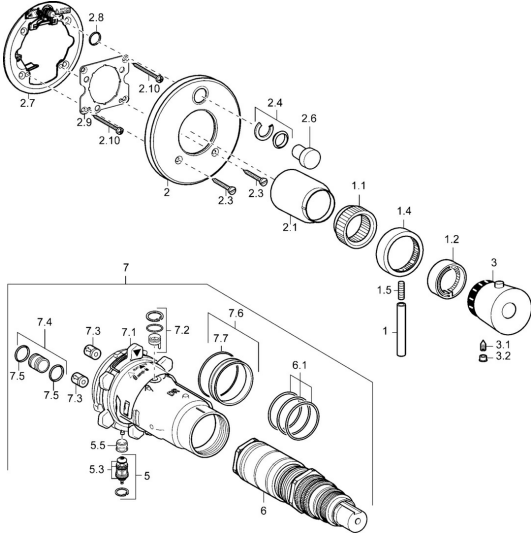

EAN: 4015474113978
static.hansa.com/46623041

Spare parts

SP46623041

	Name	Code
1	Lever, 80 mm Chrome	59912128
1.1	Adapter	59912894
1.2	Temperature adjustment limiter Chrome	59912893
1.4	Flow control handle Chrome	59912130
1.5	Screw, M6x20	59911228
2	Cover flange Chrome Discontinued	59912923
2.1	Covering cap Chrome Discontinued	59912922
2.3	Screw, M5x25 Chrome	59912881
2.4	Flow limiting cap	59912924
2.6	Push button Chrome Discontinued	59912925
2.7	Fixing part	59912889
2.8	O-ring, d 7.65x1.78	59902337
2.9	Fixing plate	59913034
2.10	Screw, M4,5x80	59912890
3	Temperature control handle Chrome Discontinued	59912541
3.1	Screw, M6x9,5	59901609
3.2	Cover plug Chrome	59911840
5	Diverter	59912985
5.3	Sealing kit Discontinued	59912997
5.5	Seat	59912229
6	Thermostatic cartridge, 1/2" Varox	59912843
6.1	O-ring, d 26x2	59911081
7	Functional unit Discontinued	59912906
7	Functional unit, H/C reversed Discontinued	59912979
7.1	Blind nut	59912984
7.2	Back-pressure valve	59912990
7.3	Non-return valve	59905714
7.4	Connection nipple, (2014-)	59913885
7.5	O-ring, d 14x2	59912982
7.6	Ring	59912989
7.7	O-ring, 50.52x1.78	59906841
N.I.	Raising kit, 20 mm	59912754
N.I.	Rebound pin	59912005