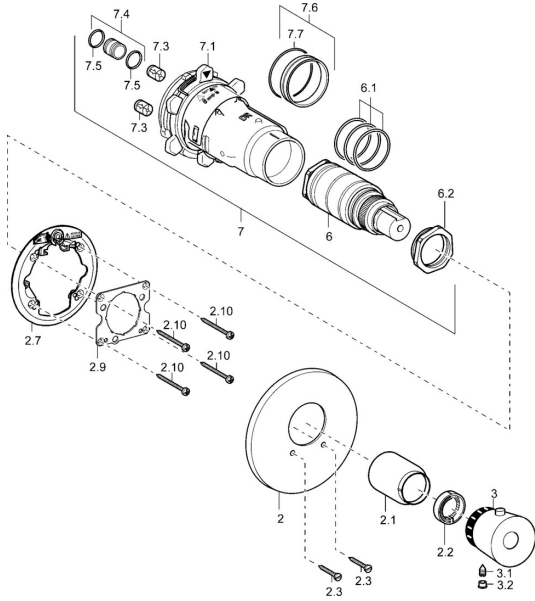

EAN: 4015474112773
static.hansa.com/46609041

Spare parts

SP46609041

	Name	Code
2	Cover flange Chrome Discontinued	59912538
2.1	Covering cap Chrome Discontinued	59912891
2.2	Retaining ring	59912892
2.3	Screw, M5x25 Chrome	59912881
2.7	Fixing part	59912888
2.9	Fixing plate	59913034
2.10	Screw, M4.5x80	59912890
3	Temperature control handle Chrome Discontinued	59912541
3.1	Screw, M6x9.5	59901609
3.2	Cover plug Chrome	59911840
6	Thermostatic cartridge	59911525
6	Thermostatic cartridge, H/C reversed	59911527
6.1	O-ring, d 26x2	59911081
6.2	Eye screw, M34x1, AF36	59912988
7	Functional unit Discontinued	59912903
7.1	Blind nut	59912984
7.3	Non-return valve	59905714
7.4	Connection nipple, (2014-)	59913885
7.5	O-ring, d 14x2	59912982
7.6	Ring	59912989
7.7	O-ring, 50.52x1.78	59906841
N.I.	Raising kit, 20 mm	59912754
N.I.	Rebound pin	59912005