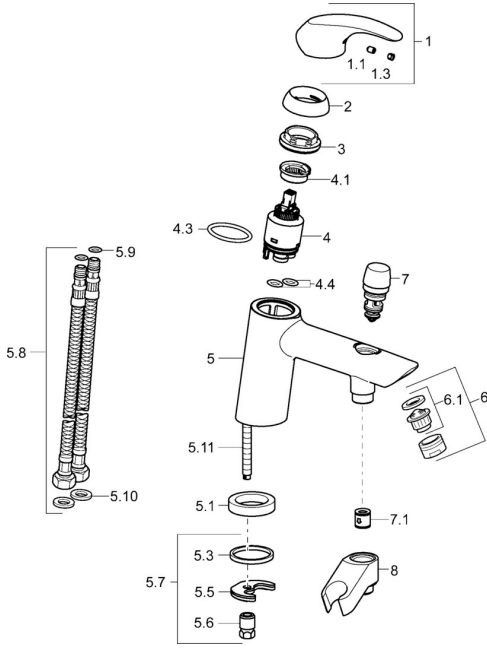

EAN: 4015474238633
static.hansa.com/46372203

Spare parts

SP46372203

	Name	Code
1	Lever Chrome	59913678
1.1	Screw, M5x8, SW2.5	59904755
1.3	Symbol plug Grey	59912112
2	Covering cap, 33x3 mm Chrome	59912504
3	Tightening nut, M40x1	1003409V
4	Cartridge, 3.5 Eco	59912324
4	Cartridge, 3.5 Classic	59913075
4.1	Temperature adjustment limiter	59912325
4.3	O-ring, d 28.24x2.62 Discontinued	59912590
4.4	O-ring, d 10.10x1.60 Discontinued	59905072
5.1	Spacer ring Discontinued	59906787
5.3	Gasket, 43x37x3	59912506
5.5	Fixing plate	59904765
5.6	Screw, M8x1, SW13	59904766
5.7	Fixing set	59910749
5.8	Flexible pipe, L=430, G3/8-M10x1	59912515
5.9	O-ring, d 7.65x1.78	59902337
5.10	Gasket, 9.5x14.4x2	59912551
5.11	Fixing screw, M8x1, L=140	59912474
6	Aerator, M24x1 D Chrome	59911829
7	Diverter Chrome	59912656
7.1	Non-return valve	59905714
8	Holder Chrome Discontinued	59912880
N.I.	Key, SW30/34	59912108