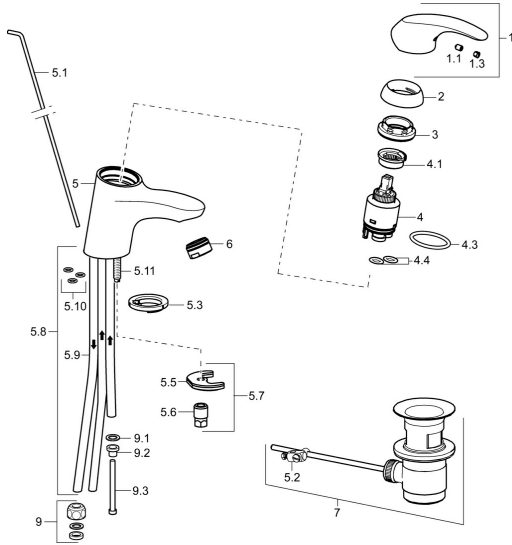

## Spare parts

### SP46341103

	Name	Code
1	Lever Chrome	59913678
1.1	Screw, M5x8, SW2.5	59904755
1.3	Symbol plug Grey	59912112
2	Covering cap, 33x3 mm Chrome	59912504
3	Tightening nut, M40x1	1003409V
4	Cartridge, 3.5 Eco	59912324
4	Cartridge, 3.5 Classic	59913075
4.1	Temperature adjustment limiter	59912325
4.3	O-ring, d 28.24x2.62 <b>Discontinued</b>	59912590
4.4	O-ring, d 10.10x1.60 <b>Discontinued</b>	59905072
5.1	Pop-up operating rod	59913214
5.2	Swivel joint	59904624
5.3	Bottom seal	59914591
5.5	Fixing plate	59904765
5.6	Screw, M8x1, SW13	59904766
5.7	Fixing set	59912113
5.8	Pipe <b>Discontinued</b>	59913398
5.9	Pipe, M8x1, L=560	59912806
5.10	O-ring, 6x1.4	59913266
5.11	Fixing screw, M8x1, L=140	59912474
6	Aerator, M24x1 <b>Discontinued</b>	59913410
7	Pop-up waste Chrome	59904620
9	Fitting nut	59904969
9.1	Sealing kit, 14.9x8.5x1	59902352
9.2	Sealing kit, 10x8	59902272
9.3	Hose	59902151
N.I.	Key, SW30/34	59912108