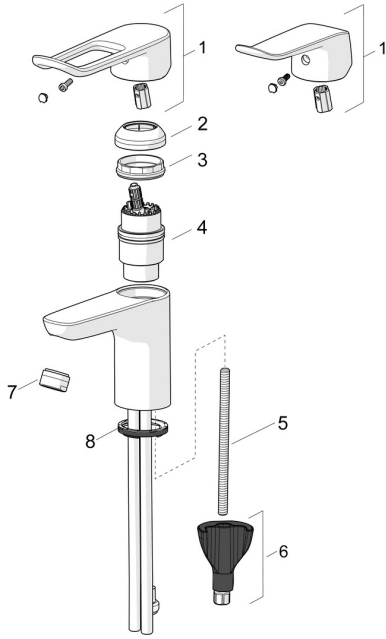

EAN: 4057304010774
static.hansa.com/46282206

Spare parts

SP45022186

	Name	Code
01	Lever, L=136 Chrome	59914719
01	Long lever, L=162 Chrome	59914716
02	Covering cap Chrome	59914478
03	Tightening nut, M42x1.5, SW 38	59914128
04	Cartridge, 4.0 Classic	59914129
05	Fixing screw, M8x1, L=130	59914474
06	Fixing set	59914475
07	Aerator, M24x1, 6 l/min Chrome	59914476
07	Aerator, M24x1 STD PL HC A Laminar (2013-) Chrome	59914054
08	Bottom seal	59914591
N.I.	Pop-up waste, (2019-) Chrome	59914764
N.I.	Shower hose, L=1750 Satin	54120300
N.I.	Hand shower holder Chrome	04430100
N.I.	Bidetta hand shower Chrome	59914162