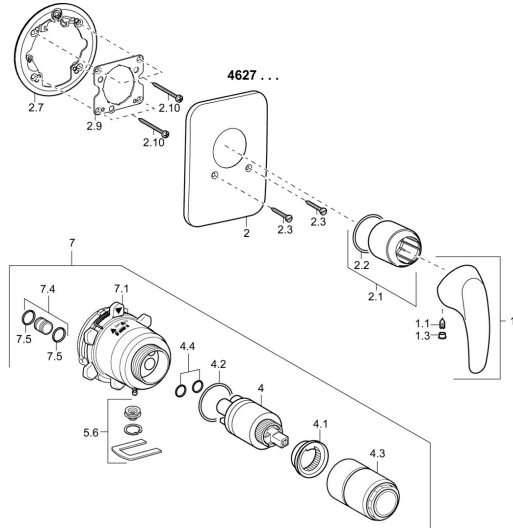

EAN: 4015474237742
static.hansa.com/46279103

Spare parts

SP46279103

	Name	Code
1	Lever Chrome	59913678
1.1	Screw, M5x8, SW2.5	59904755
1.3	Symbol plug Grey	59912112
2	Cover flange Chrome Discontinued	59912933
2.1	Cover sleeve Chrome	59912511
2.2	O-ring, 41x3	59913215
2.3	Screw, M5x25 Chrome	59912881
2.7	Supporting plate Chrome Discontinued	59913047
2.9	Fixing plate	59913034
2.10	Screw, M4.5x80	59912890
4	Cartridge, 3.5 Classic	59913075
4	Cartridge, 3.5 Eco	59912324
4.1	Temperature adjustment limiter	59912325
4.2	O-ring, d 28.24x2.62 Discontinued	59912590
4.3	Screw sleeve, M38x1	59912115
4.4	O-ring, d 10.10x1.60 Discontinued	59905072
5.6	Plug	59912981
7	Functional unit, H/C reversed	59912978
7	Functional unit, 3.5, (2011-) Discontinued	59913376
7.1	Blind nut	59912984
7.4	Connection nipple, (2014-)	59913885
7.5	O-ring, d 14x2	59912982
N.I.	Raising kit, 20 mm	59912754