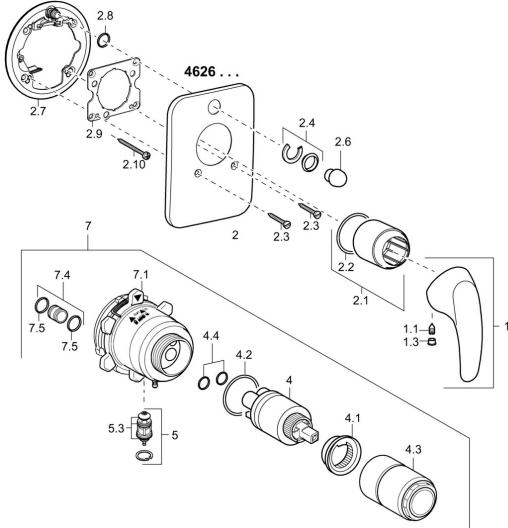

EAN: 4015474236998
static.hansa.com/46269103

Spare parts

SP46269103

	Name	Code
1	Lever Chrome	59913678
1.1	Screw, M5x8, SW2.5	59904755
1.3	Symbol plug Grey	59912112
2	Cover plate Chrome Discontinued	59912932
2.1	Cover sleeve Chrome	59912511
2.2	O-ring, 41x3	59913215
2.3	Screw, M5x25 Chrome	59912881
2.4	Flow limiting cap	59912924
2.6	Snap	59912926
2.7	Supporting plate	59913048
2.8	O-ring, d 7.65x1.78	59902337
2.9	Fixing plate	59913034
2.10	Screw, M4.5x80	59912890
4	Cartridge, 3.5 Eco	59912324
4	Cartridge, 3.5 Classic	59913075
4.1	Temperature adjustment limiter	59912325
4.2	O-ring, d 28.24x2.62 Discontinued	59912590
4.3	Screw sleeve, M38x1	59912115
4.4	O-ring, d 10.10x1.60 Discontinued	59905072
5	Diverter	59912985
5.3	Sealing kit Discontinued	59912997
7	Functional unit, H/C reversed	59912978
7	Functional unit, 3.5 Discontinued	59913379
7	Functional unit, 3.5 (2011-) Discontinued	59913380
7.1	Blind nut	59912984
7.4	Connection nipple Chrome Discontinued	59912983
7.5	O-ring, d 14x2	59912982
N.I.	Raising kit, 20 mm	59912754