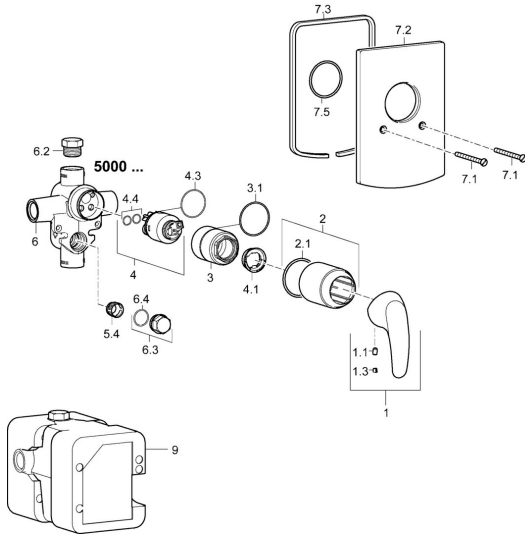

## Spare parts

### SP46177103

|     | Name   | Code     |
|-----|--|----------|
| 1   | Lever Chrome   | 59913678 |
| 1.1 | Screw, M5x8, SW2.5   | 59904755 |
| 1.3 | Symbol plug Grey   | 59912112 |
| 2   | Cover sleeve Chrome  | 59912511 |
| 2.1 | O-ring, 41x3   | 59913215 |
| 7.1 | Screw, M5x65 Chrome  | 59904847 |
| 7.2 | Cover plate Chrome   | 59912508 |
| 7.3 | Sealing plates Chrome <span style="background-color: #cccccc;">Discontinued</span> | 59912121 |
| 7.5 | Gasket, 64.5x47x7 <span style="background-color: #cccccc;">Discontinued</span>     | 59912509 |