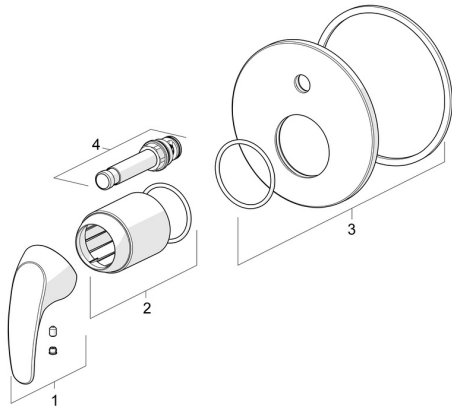

## Spare parts

### SP46169103

|    | <b>Name</b>                  | <b>Code</b> |
|----|------------------------------|-------------|
| 01 | Lever Chrome                 | 59913678    |
| 02 | Cover sleeve Chrome          | 59912511    |
| 03 | Cover plate, d 130 mm Chrome | 59914741    |
| 04 | Diverter Chrome              | 59914738    |