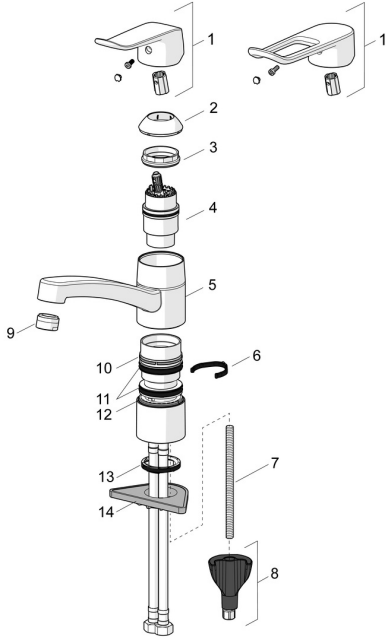

## Spare parts

### SP46102206

	Name	Code
01	Lever, L=136 Chrome	59914719
01	Long lever, L=162 Chrome	59914716
02	Covering cap Chrome <b>Discontinued</b>	59914482
03	Tightening nut, M42x1.5, SW 38	59914128
04	Cartridge, 4.0 Classic	59914129
05	Spout, L=210 Chrome <b>Discontinued</b>	59914730
05	Spout, L=132 <b>Discontinued</b>	59914483
06	Spout overturning stopper, 40°-80°	59914540
06	Spout overturning stopper, 120°	59914489
07	Fixing screw, M8x1, L=130	59914474
08	Fixing set	59914475
09	Aerator, M24x1 STD HC B Chrome	59905830
09	Aerator, M24x1 STD HC A Chrome	59902366
10	Bearing ring <b>Discontinued</b>	59914490
11	X-sealing set	59914485
12	Bearing ring <b>Discontinued</b>	59914486
13	Bottom seal	59914591
14	Supporting plate	59910008
N.I.	Flexible pipe, L=475, G3/8-M10x1 LH <b>Discontinued</b>	59914468