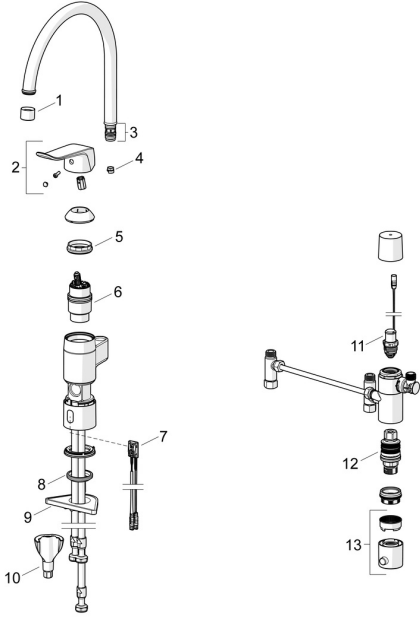

EAN: 4057304019678
static.hansa.com/46142209

Spare parts

SP46142209

	Name	Code
01	Aerator, M22x1 STD PL HC A Laminar Chrome	1003610V
02	Lever, L=136 Chrome	59914719
03	Sealing kit	59914263
04	Spout overturning stopper, 60° / 0°	59914264
04	Spout overturning stopper, 120° Discontinued	59914429
05	Tightening nut, M42x1.5, SW 38	59914128
06	Cartridge, 4.0 Classic	59914129
07	Sensor, 3/9 V, Bluetooth	1014212V
08	Bottom seal	59914591
09	Supporting plate	59910008
10	Fixing set	59914475
11	Pilot valve, 3 V	59914338
12	Thermostatic cartridge, 3.4	59914114
13	Temperature control handle Chrome	602062V
N.I.	Battery, 1.5 V AA Lithium	59914136