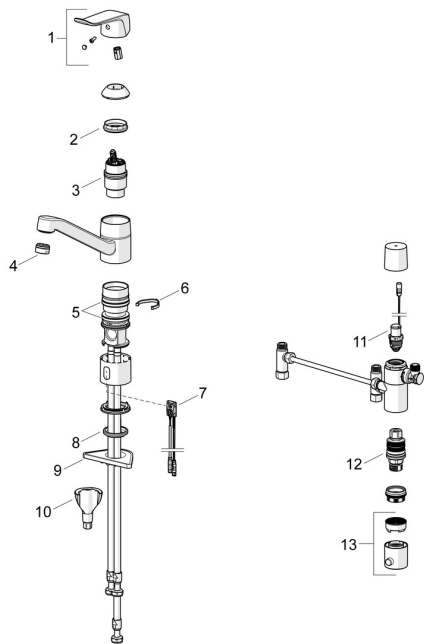

## Spare parts

### SP46132209

	Name	Code
01	Lever, L=136 Chrome	59914719
02	Tightening nut, M42x1.5, SW 38	59914128
03	Cartridge, 4.0 Classic	59914129
04	Aerator, M24x1 STD PL HC A Laminar (2013-) Chrome	59914054
05	X-sealing set	59914485
06	Spout overturning stopper, 120°	59914489
06	Spout overturning stopper, 40°-80°	59914540
07	Sensor, 3/9 V, Bluetooth	1014212V
08	Bottom seal	59914591
09	Supporting plate	59910008
10	Fixing set	59914475
11	Pilot valve, 3 V	59914338
12	Thermostatic cartridge, 3.4	59914114
13	Temperature control handle Chrome	602062V
N.I.	Battery, 1.5 V AA Lithium	59914136