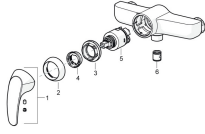

EAN: 4015474238657
static.hansa.com/46120103

Spare parts

SP46120103

	Name	Code
1	Lever Chrome	59913678
2	Covering cap, 33x3 mm Chrome	59912504
3	Tightening nut, M40x1	1003409V
4	Temperature adjustment limiter	59912325
5	Cartridge, 3.5 Classic	59913075
6	Non-return valve	59905714
N.I.	Connection nut, G3/4, AF30	59902230
N.I.	Retaining ring, 23.9x15.2x2	59902689
N.I.	Screw, M5x8, SW2.5	59904755
N.I.	Eccentric, G3/4xG1/2 Chrome	59904793
N.I.	Cover flange Chrome	59904796
N.I.	Key, SW30/34	59912108
N.I.	Symbol plug Grey	59912112
N.I.	Connector	59913400