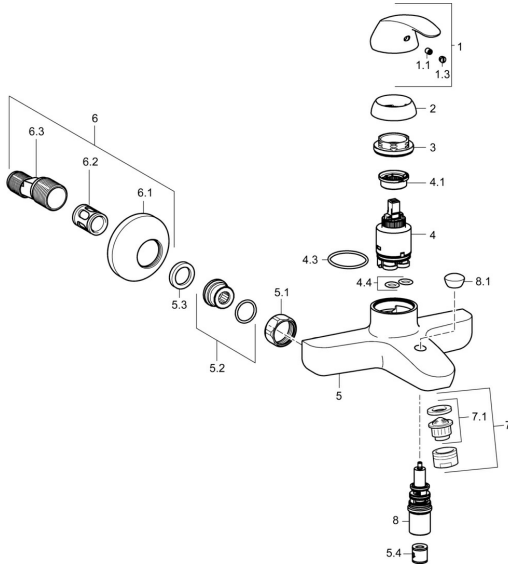

## Spare parts

### SP46112103

	Name	Code
1	Lever Chrome	59913678
1.1	Screw, M5x8, SW2.5	59904755
1.3	Symbol plug Grey	59912112
2	Covering cap, 33x3 mm Chrome	59912504
3	Tightening nut, M40x1	1003409V
4	Cartridge, 3.5 Eco	59912324
4	Cartridge, 3.5 Classic	59913075
4.1	Temperature adjustment limiter	59912325
4.3	O-ring, d 28.24x2.62 <span style="background-color: #cccccc;">Discontinued</span>	59912590
4.4	O-ring, d 10.10x1.60 <span style="background-color: #cccccc;">Discontinued</span>	59905072
5.1	Connection nut, G3/4, AF30	59902230
5.2	Connector	59913400
5.3	Retaining ring, 23.9x15.2x2	59902689
5.4	Non-return valve	59905714
6	Eccentric, G3/4xG1/2 Chrome	59904793
6.1	Cover flange Chrome	59904796
6.2	Silencer	59904792
6.3	Eccentric connector, G3/4xG1/2, DN15	59910254
7	Aerator, M24x1 B Chrome	59905872
7.1	Aerator, M22/M24	59905873
8	Diverter	59912706
8.1	Diverter knob Chrome <span style="background-color: #cccccc;">Discontinued</span>	59913405
N.I.	Key, SW30/34	59912108