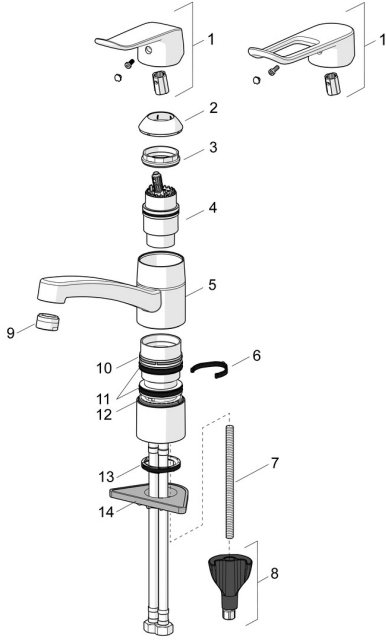

EAN: 4057304010804
static.hansa.com/46102206

Spare parts

SP46102206

	Name	Code
01	Lever, L=136 Chrome	59914719
01	Long lever, L=162 Chrome	59914716
02	Covering cap Chrome Discontinued	59914482
03	Tightening nut, M42x1.5, SW 38	59914128
04	Cartridge, 4.0 Classic	59914129
05	Spout, L=210 Chrome Discontinued	59914730
05	Spout, L=132 Discontinued	59914483
06	Spout overturning stopper, 40°-80°	59914540
06	Spout overturning stopper, 120°	59914489
07	Fixing screw, M8x1, L=130	59914474
08	Fixing set	59914475
09	Aerator, M24x1 STD HC B Chrome	59905830
09	Aerator, M24x1 STD HC A Chrome	59902366
10	Bearing ring Discontinued	59914490
11	X-sealing set	59914485
12	Bearing ring Discontinued	59914486
13	Bottom seal	59914591
14	Supporting plate	59910008
N.I.	Flexible pipe, L=475, G3/8-M10x1 LH Discontinued	59914468