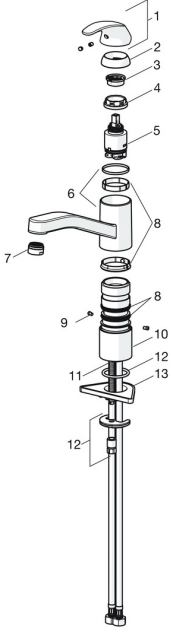

## Spare parts

### SP46082273

	Name	Code
01	Lever Chrome	59913678
02	Covering cap, 33x3 mm Chrome	59912504
03	Temperature adjustment limiter	59912325
04	Tightening nut, M37x1, AF30 <b>Discontinued</b>	59912111
05	Cartridge, 3.5 Classic	59913075
06	Spout Chrome <b>Discontinued</b>	59914432
07	Aerator, M24x1 HC <b>Discontinued</b>	59914194
08	Sealing kit	1001264V
08	Sealing kit <b>Discontinued</b>	59913968
09	Spout overturning stopper Chrome <b>Discontinued</b>	59914437
10	Raising socket	59913973
11	Fixing screw, M8x1, L=140	59912474
12	Fixing set	59910749
13	Supporting plate	59910008