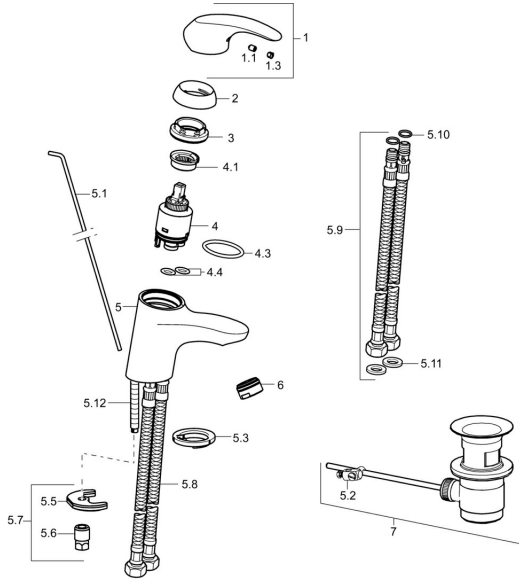

EAN: 4015474238022
static.hansa.com/46042203

Spare parts

SP46042203

	Name	Code
1	Lever Chrome	59913678
1.1	Screw, M5x8, SW2.5	59904755
1.3	Symbol plug Grey	59912112
2	Covering cap, 33x3 mm Chrome	59912504
3	Tightening nut, M40x1	1003409V
4	Cartridge, 3.5 Eco	59912324
4	Cartridge, 3.5 Classic	59913075
4.1	Temperature adjustment limiter	59912325
4.3	O-ring, d 28.24x2.62 Discontinued	59912590
4.4	O-ring, d 10.10x1.60 Discontinued	59905072
5.1	Pop-up operating rod	59913214
5.2	Swivel joint	59904624
5.3	Bottom seal	59914591
5.5	Fixing plate	59904765
5.6	Screw, M8x1, SW13	59904766
5.7	Fixing set	59912113
5.8	Flexible pipe, L=430, G3/8-M10x1 RH Discontinued	59913213
5.9	Flexible pipe, L=430, G3/8-M10x1	59912515
5.10	O-ring, d 7.65x1.78	59902337
5.11	Gasket, 9.5x14.4x2	59912551
5.12	Fixing screw, M8x1, L=140	59912474
6	Aerator, M24x1, 6 l/min Chrome	59913727
7	Pop-up waste Chrome	59904620
N.I.	Key, SW30/34	59912108