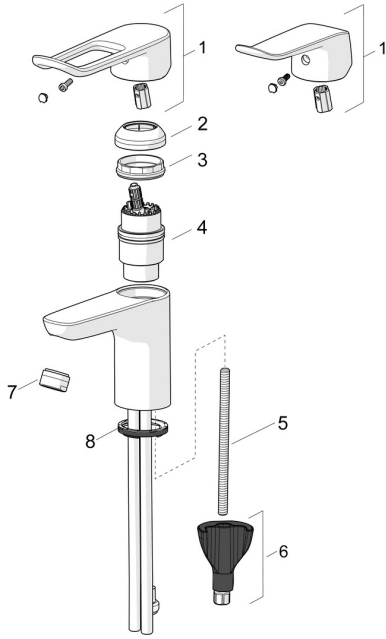

EAN: 4057304015984
static.hansa.com/460222060037

Spare parts

SP45022186

	Name	Code
01	Lever, L=136 Chrome	59914719
01	Long lever, L=162 Chrome	59914716
02	Covering cap Chrome	59914478
03	Tightening nut, M42x1.5, SW 38	59914128
04	Cartridge, 4.0 Classic	59914129
05	Fixing screw, M8x1, L=130	59914474
06	Fixing set	59914475
07	Aerator, M24x1, 6 l/min Chrome	59914476
07	Aerator, M24x1 STD PL HC A Laminar (2013-) Chrome	59914054
08	Bottom seal	59914591
N.I.	Pop-up waste, (2019-) Chrome	59914764
N.I.	Shower hose, L=1750 Satin	54120300
N.I.	Hand shower holder Chrome	04430100
N.I.	Bidetta hand shower Chrome	59914162