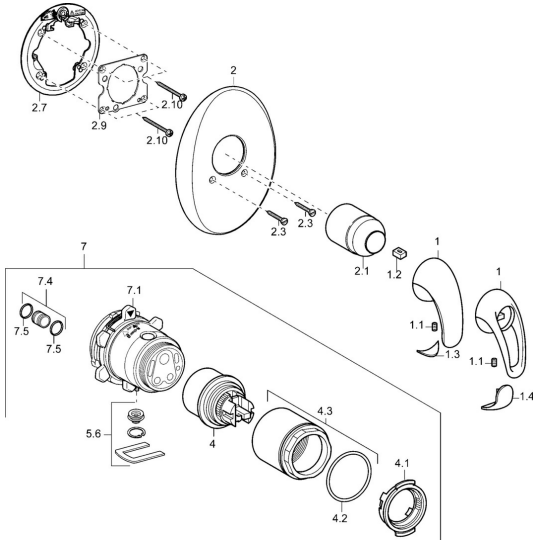

EAN: 4015474111752
static.hansa.com/4586904092

Spare parts

SP45869040

	Name	Code
1	Lever Chrome Discontinued	599055895
1	Lever Chrome Discontinued	599055881
1.1	Screw, M5x8, SW2.5	59904755
1.2	Bushing	59904778
1.3	Symbol plug Discontinued	59911785
1.4	Symbol plug Discontinued	59911786
2	Cover plate Chrome Discontinued	59911913
2.1	Covering cap Chrome	59904820
2.3	Screw, M5x25 Chrome	59912881
2.7	Fixing part	59912888
2.9	Fixing plate	59913034
2.10	Screw, M4.5x80	59912890
4	Cartridge, 4.8 eco	59904601
4.1	Hot water limiter	59904759
4.2	O-ring, 50.52x1.78	59906841
4.3	Eye screw, M50x1, SW45	59912980
5.6	Plug	59912981
7	Functional unit Discontinued	59912907
7	Body for shower faucet Discontinued	59912897
7.1	Blind nut	59912984
7.4	Connection nipple, (2014-)	59913885
7.5	O-ring, d 14x2	59912982
N.I.	Raising kit, 20 mm	59912754