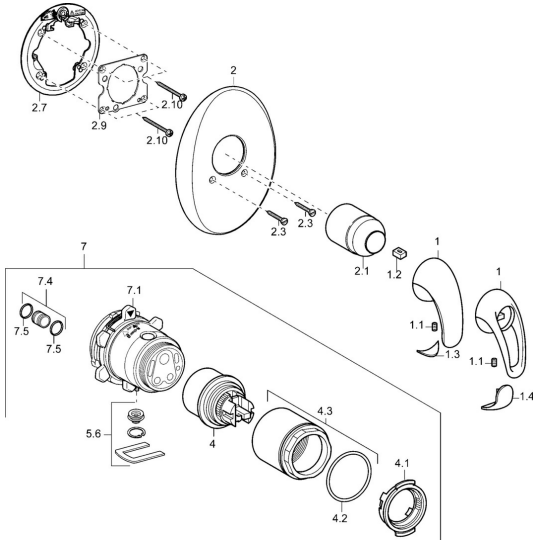

EAN: 4015474111745
static.hansa.com/4586904090

Spare parts

SP45869040

	Name	Code
1	Lever Chrome Discontinued	599055895
1	Lever Chrome Discontinued	599055881
1.1	Screw, M5x8, SW2.5	59904755
1.2	Bushing	59904778
1.3	Symbol plug Discontinued	59911785
1.4	Symbol plug Discontinued	59911786
2	Cover plate Chrome Discontinued	59911913
2.1	Covering cap Chrome	59904820
2.3	Screw, M5x25 Chrome	59912881
2.7	Fixing part	59912888
2.9	Fixing plate	59913034
2.10	Screw, M4.5x80	59912890
4	Cartridge, 4.8 eco	59904601
4.1	Hot water limiter	59904759
4.2	O-ring, 50.52x1.78	59906841
4.3	Eye screw, M50x1, SW45	59912980
5.6	Plug	59912981
7	Functional unit Discontinued	59912907
7	Body for shower faucet Discontinued	59912897
7.1	Blind nut	59912984
7.4	Connection nipple, (2014-)	59913885
7.5	O-ring, d 14x2	59912982
N.I.	Raising kit, 20 mm	59912754