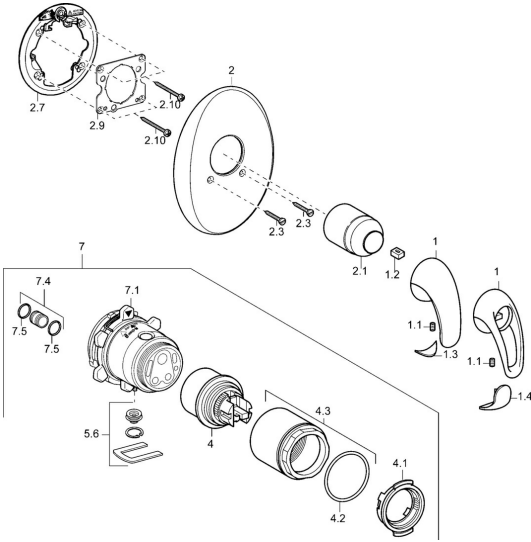

EAN: 4015474111721
static.hansa.com/45869040

Spare parts

SP45869040

	Name	Code
1	Lever Chrome Discontinued	599055895
1	Lever Chrome Discontinued	599055881
1.1	Screw, M5x8, SW2.5	59904755
1.2	Bushing	59904778
1.3	Symbol plug Discontinued	59911785
1.4	Symbol plug Discontinued	59911786
2	Cover plate Chrome Discontinued	59911913
2.1	Covering cap Chrome	59904820
2.3	Screw, M5x25 Chrome	59912881
2.7	Fixing part	59912888
2.9	Fixing plate	59913034
2.10	Screw, M4.5x80	59912890
4	Cartridge, 4.8 eco	59904601
4.1	Hot water limiter	59904759
4.2	O-ring, 50.52x1.78	59906841
4.3	Eye screw, M50x1, SW45	59912980
5.6	Plug	59912981
7	Functional unit Discontinued	59912907
7	Body for shower faucet Discontinued	59912897
7.1	Blind nut	59912984
7.4	Connection nipple, (2014-)	59913885
7.5	O-ring, d 14x2	59912982
N.I.	Raising kit, 20 mm	59912754