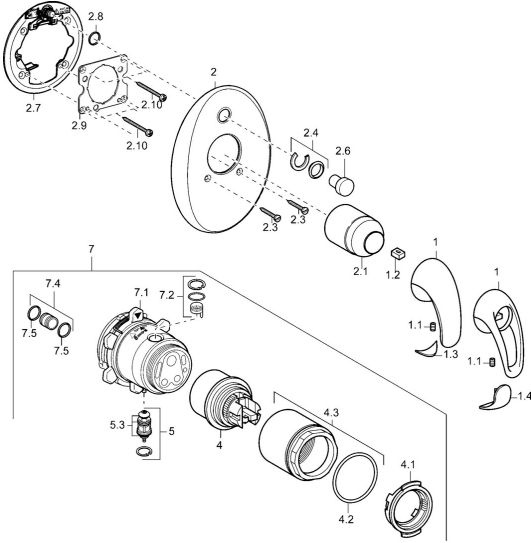

EAN: 4015474112285
static.hansa.com/45849040

Spare parts

SP45849040

	Name	Code
1	Lever Chrome Discontinued	599055895
1	Lever Chrome Discontinued	599055881
1.1	Screw, M5x8, SW2.5	59904755
1.2	Bushing	59904778
1.3	Symbol plug Discontinued	59911785
1.4	Symbol plug Discontinued	59911786
2	Cover flange Chrome Discontinued	59912927
2.1	Covering cap Chrome	59904820
2.3	Screw, M5x25 Chrome	59912881
2.4	Flow limiting cap	59912924
2.6	Snap	59912926
2.7	Fixing part	59912889
2.8	O-ring, d 7.65x1.78	59902337
2.9	Fixing plate	59913034
2.10	Screw, M4.5x80	59912890
4	Cartridge, 4.8 eco	59904601
4.1	Hot water limiter	59904759
4.2	O-ring, 50.52x1.78	59906841
4.3	Eye screw, M50x1, SW45	59912980
5	Diverter	59912985
5.3	Sealing kit Discontinued	59912997
7	Functional unit, 4.8 Discontinued	59912898
7	Functional unit Discontinued	59912907
7.1	Blind nut	59912984
7.2	Valve	59912986
7.4	Connection nipple, (2014-)	59913885
7.5	O-ring, d 14x2	59912982
N.I.	Raising kit, 20 mm	59912754