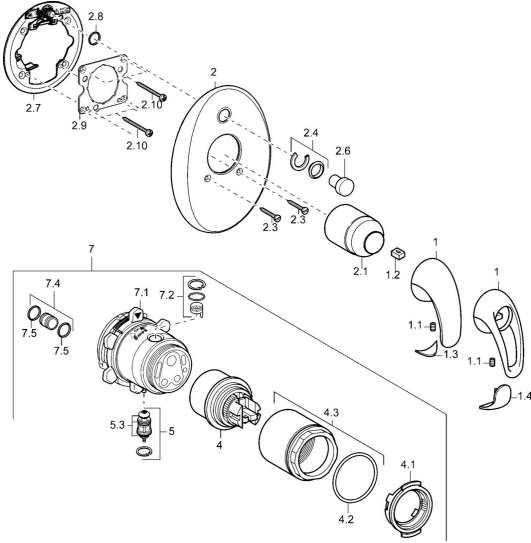

EAN: 4015474114272
static.hansa.com/4584304092

Spare parts

SP45849040

	Name	Code
1	Lever Chrome Discontinued	599055895
1	Lever Chrome Discontinued	599055881
1.1	Screw, M5x8, SW2.5	59904755
1.2	Bushing	59904778
1.3	Symbol plug Discontinued	59911785
1.4	Symbol plug Discontinued	59911786
2	Cover flange Chrome Discontinued	59912927
2.1	Covering cap Chrome	59904820
2.3	Screw, M5x25 Chrome	59912881
2.4	Flow limiting cap	59912924
2.6	Snap	59912926
2.7	Fixing part	59912889
2.8	O-ring, d 7.65x1.78	59902337
2.9	Fixing plate	59913034
2.10	Screw, M4.5x80	59912890
4	Cartridge, 4.8 eco	59904601
4.1	Hot water limiter	59904759
4.2	O-ring, 50.52x1.78	59906841
4.3	Eye screw, M50x1, SW45	59912980
5	Diverter	59912985
5.3	Sealing kit Discontinued	59912997
7	Functional unit, 4.8 Discontinued	59912898
7	Functional unit Discontinued	59912907
7.1	Blind nut	59912984
7.2	Valve	59912986
7.4	Connection nipple, (2014-)	59913885
7.5	O-ring, d 14x2	59912982
N.I.	Raising kit, 20 mm	59912754