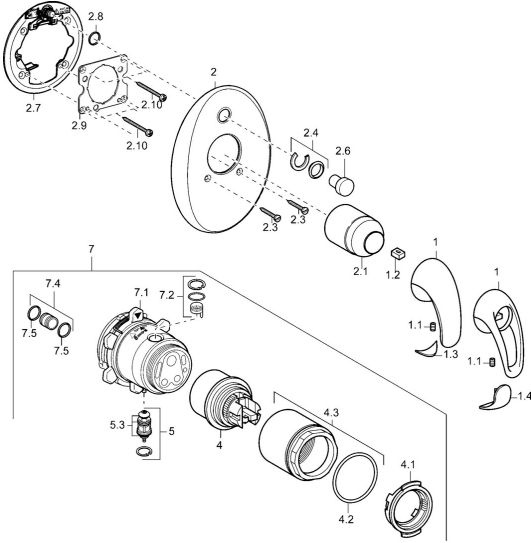

EAN: 4015474114258
static.hansa.com/4584304090

Spare parts

SP45849040

	Name	Code
1	Lever Chrome Discontinued	599055895
1	Lever Chrome Discontinued	599055881
1.1	Screw, M5x8, SW2.5	59904755
1.2	Bushing	59904778
1.3	Symbol plug Discontinued	59911785
1.4	Symbol plug Discontinued	59911786
2	Cover flange Chrome Discontinued	59912927
2.1	Covering cap Chrome	59904820
2.3	Screw, M5x25 Chrome	59912881
2.4	Flow limiting cap	59912924
2.6	Snap	59912926
2.7	Fixing part	59912889
2.8	O-ring, d 7.65x1.78	59902337
2.9	Fixing plate	59913034
2.10	Screw, M4.5x80	59912890
4	Cartridge, 4.8 eco	59904601
4.1	Hot water limiter	59904759
4.2	O-ring, 50.52x1.78	59906841
4.3	Eye screw, M50x1, SW45	59912980
5	Diverter	59912985
5.3	Sealing kit Discontinued	59912997
7	Functional unit, 4.8 Discontinued	59912898
7	Functional unit Discontinued	59912907
7.1	Blind nut	59912984
7.2	Valve	59912986
7.4	Connection nipple, (2014-)	59913885
7.5	O-ring, d 14x2	59912982
N.I.	Raising kit, 20 mm	59912754