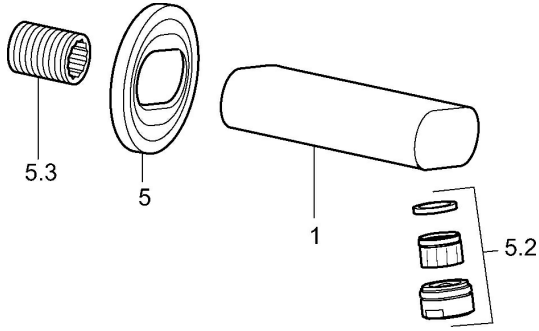

EAN: 4015474097193
static.hansa.com/45822102

Spare parts

SP45822102

	Name	Code
5	Cover flange Chrome Discontinued	59912808
5.2	Aerator, M24x1 B Chrome	59905872
5.3	Nipple Discontinued	59905534