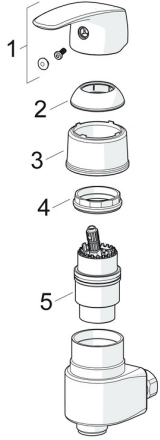

## Spare parts

### SP45692183

	Name	Code
01	Lever Chrome	59914453
02	Covering cap Chrome <b>Discontinued</b>	59914454
03	Covering cap Chrome <b>Discontinued</b>	59914595
04	Tightening nut, M42x1.5, SW 38	59914128
05	Cartridge, 4.0 Classic	59914129