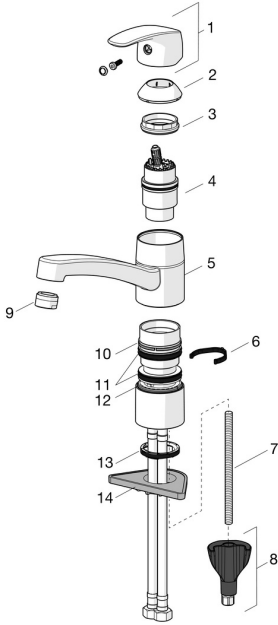

## Spare parts

### SP45082283

	Name	Code
01	Lever Chrome	59914453
02	Covering cap Chrome <b>Discontinued</b>	59914482
03	Tightening nut, M42x1.5, SW 38	59914128
04	Cartridge, low pressure, 4.0	59914500
04	Cartridge, 4.0 Classic	59914129
05	Spout, L=210 Chrome <b>Discontinued</b>	59914730
06	Spout overturning stopper, 120°	59914489
06	Spout overturning stopper, 40°-80°	59914540
07	Fixing screw, M8x1, L=130	59914474
08	Fixing set	59914475
09	Aerator, M24x1 <b>Discontinued</b>	59914461
09	Aerator, M24x1 Chrome <b>Discontinued</b>	59914501
09	Aerator, M24x1 A, low pressure Chrome	59902692
10	Bearing ring <b>Discontinued</b>	59914490
11	X-sealing set	59914485
12	Bearing ring <b>Discontinued</b>	59914486
13	Bottom seal	59914591
14	Supporting plate	59910008