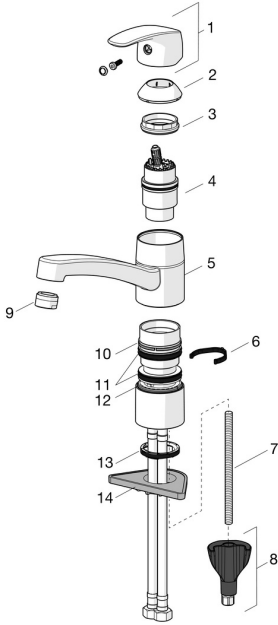

EAN: 4057304003196
static.hansa.com/45381183

Spare parts

SP45082283

	Name	Code
01	Lever Chrome	59914453
02	Covering cap Chrome Discontinued	59914482
03	Tightening nut, M42x1.5, SW 38	59914128
04	Cartridge, low pressure, 4.0	59914500
04	Cartridge, 4.0 Classic	59914129
05	Spout, L=210 Chrome Discontinued	59914730
06	Spout overturning stopper, 120°	59914489
06	Spout overturning stopper, 40°-80°	59914540
07	Fixing screw, M8x1, L=130	59914474
08	Fixing set	59914475
09	Aerator, M24x1 Discontinued	59914461
09	Aerator, M24x1 Chrome Discontinued	59914501
09	Aerator, M24x1 A, low pressure Chrome	59902692
10	Bearing ring Discontinued	59914490
11	X-sealing set	59914485
12	Bearing ring Discontinued	59914486
13	Bottom seal	59914591
14	Supporting plate	59910008