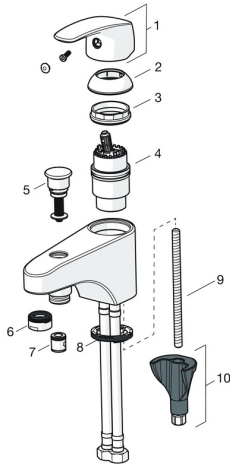

EAN: 4057304003790
static.hansa.com/45372283

Spare parts

SP45372283

	Name	Code
01	Lever Chrome	59914453
02	Covering cap Chrome Discontinued	59914454
03	Tightening nut, M42x1.5, SW 38	59914128
04	Cartridge, 4.0 Classic	59914129
05	Diverter Chrome	59914487
06	Aerator, M24x1 C uk Chrome Discontinued	59914488
07	Non-return valve, DN15	59914250
08	Bottom seal	59914591
09	Fixing screw, M8x1, L=130	59914474
10	Fixing set	59914475