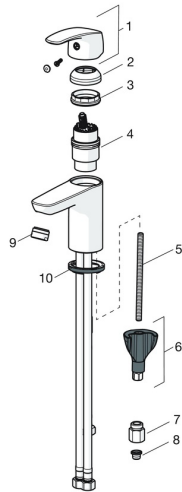

## Spare parts

### SP45341183

	Name	Code
01	Lever Chrome	59914453
02	Covering cap Chrome	59914478
03	Tightening nut, M42x1.5, SW 38	59914128
04	Cartridge, low pressure, 4.0	59914500
05	Fixing screw, M8x1, L=130	59914474
06	Fixing set	59914475
07	Flow limiter, 5 L/min	59914522
08	Litter filters	59914085
09	Aerator, M24x1 A, low pressure Chrome	59902692
10	Bottom seal	59914591