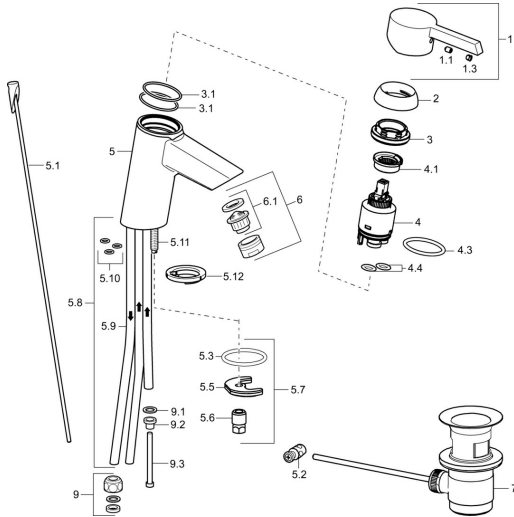

EAN: 4015474201798
static.hansa.com/45341103

Spare parts

SP45341103

	Name	Code
1	Lever Chrome	59913586
1.1	Screw, M5x8, SW2.5	59904755
1.3	Symbol plug Grey	59912112
2	Covering cap, 33x3 mm Chrome	59912504
3	Tightening nut, M40x1	1003409V
3.1	O-ring, d 38x2	59913212
4	Cartridge, 3.5 Eco	59912324
4	Cartridge, 3.5 Classic	59913075
4.1	Temperature adjustment limiter	59912325
4.3	O-ring, d 28.24x2.62 Discontinued	59912590
4.4	O-ring, d 10.10x1.60 Discontinued	59905072
5.1	Pop-up operating rod	59913587
5.2	Swivel joint	59904624
5.3	O-ring, d 36.09x d 3.53	59913396
5.5	Fixing plate	59904765
5.6	Screw, M8x1, SW13	59904766
5.7	Fixing set	59910749
5.8	Pipe Discontinued	59913398
5.9	Pipe, M8x1, L=560	59912806
5.10	O-ring, 6x1.4	59913266
5.11	Fixing screw, M8x1, L=140	59912474
5.12	Base plate	59913211
6	Aerator, M24x1 A, low pressure Chrome	59902692
6.1	Aerator, M22/24, ND	59901553
7	Pop-up waste Chrome	59904620
9	Fitting nut	59904969
9.1	Sealing kit, 14.9x8.5x1	59902352
9.2	Sealing kit, 10x8	59902272
9.3	Hose	59902151
N.I.	Key, SW30/34	59912108