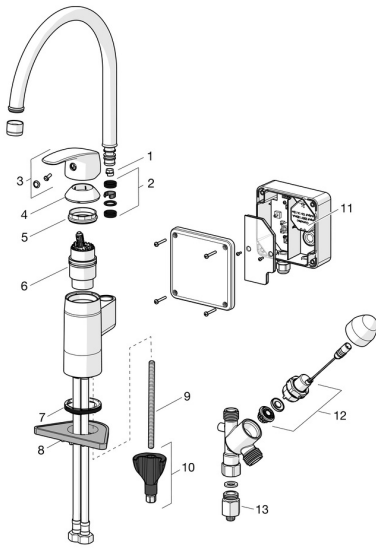

## SP45302203

	Name	Code
01	Spout overturning stopper, 120° <span style="background-color: black; color: white; padding: 2px;">Discontinued</span>	59914429
01	Spout overturning stopper, 60°/0°	59914264
02	Sealing kit for spout	59914266
03	Lever Chrome	59914453
04	Covering cap Chrome <span style="background-color: black; color: white; padding: 2px;">Discontinued</span>	59914482
05	Tightening nut, M42x1.5, SW 38	59914128
06	Cartridge, low pressure, 4.0	59914500
07	Bottom seal	59914591
08	Supporting plate	59910008
09	Fixing screw, M8x1, L=130	59914474
10	Fixing set	59914475
11	Transformer, 230/12 VDC 1A	64990100
12	Solenoid valve complete, 3 V	59914125
13	Flow limiter, 5 L/min	59914522