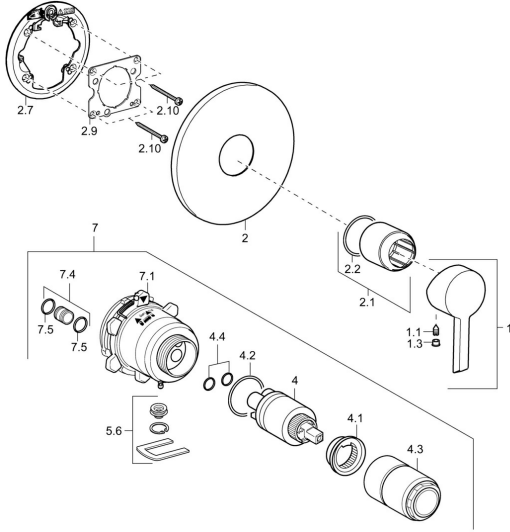

## Spare parts

### SP45279103

	Name	Code
1	Lever Chrome	59913586
1.1	Screw, M5x8, SW2.5	59904755
1.3	Symbol plug Grey	59912112
2	Cover plate, d 170 mm, (2011-) Chrome	59913404
2.1	Cover sleeve Chrome	59912511
2.2	O-ring, 41x3	59913215
2.7	Supporting plate Chrome <b>Discontinued</b>	59913047
2.9	Fixing plate	59913034
2.10	Screw, M4.5x80	59912890
4	Cartridge, 3.5 Classic	59913075
4	Cartridge, 3.5 Eco	59912324
4.1	Temperature adjustment limiter	59912325
4.2	O-ring, d 28.24x2.62 <b>Discontinued</b>	59912590
4.3	Screw sleeve, M38x1	59912115
4.4	O-ring, d 10.10x1.60 <b>Discontinued</b>	59905072
5.6	Plug	59912981
7	Functional unit, H/C reversed	59912978
7	Functional unit <b>Discontinued</b>	59912936
7.1	Blind nut	59912984
7.4	Connection nipple, (2014-)	59913885
7.5	O-ring, d 14x2	59912982
N.I.	Raising kit, 20 mm	59912754