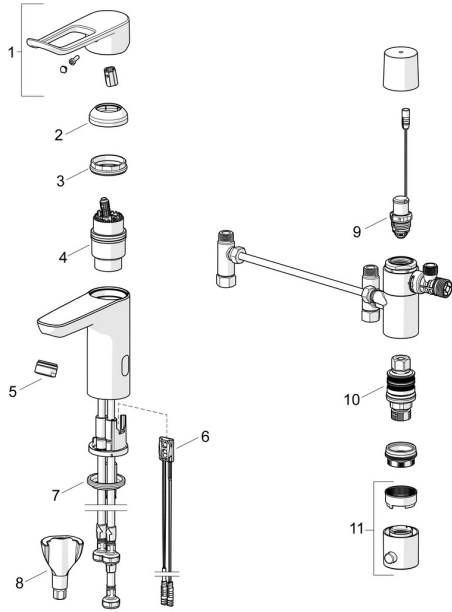

EAN: 4057304019647
static.hansa.com/45252219

Spare parts

SP45252209

	Name	Code
01	Long lever, L=162 Chrome	59914716
02	Covering cap Chrome	59914478
03	Tightening nut, M42x1.5, SW 38	59914128
04	Cartridge, 4.0 Classic	59914129
05	Aerator, M24x1 STD HC, 6 l/min Laminar Chrome	59914068
06	Sensor, 3/9 V, Bluetooth	1014212V
07	Bottom seal	59914591
08	Fixing set	59914475
09	Pilot valve, 3 V	59914338
10	Thermostatic cartridge, 3.4	59914114
11	Temperature control handle Chrome	602062V
N.I.	Battery, 1.5 V AA Lithium	59914136