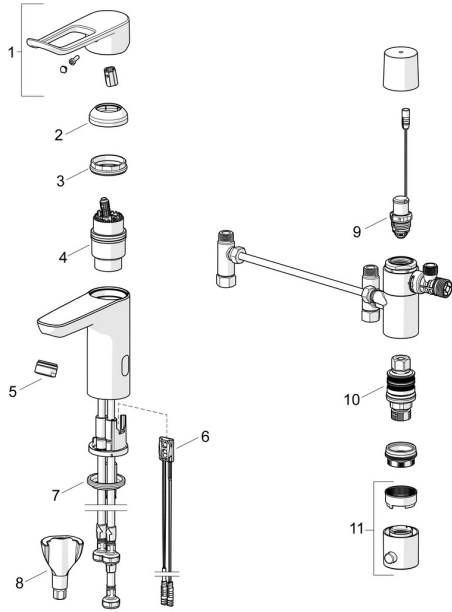

## Spare parts

### SP45252209

	Name	Code
01	Long lever, L=162 Chrome	59914716
02	Covering cap Chrome	59914478
03	Tightening nut, M42x1.5, SW 38	59914128
04	Cartridge, 4.0 Classic	59914129
05	Aerator, M24x1 STD HC, 6 l/min Laminar Chrome	59914068
06	Sensor, 3/9 V, Bluetooth	1014212V
07	Bottom seal	59914591
08	Fixing set	59914475
09	Pilot valve, 3 V	59914338
10	Thermostatic cartridge, 3.4	59914114
11	Temperature control handle Chrome	602062V
N.I.	Battery, 1.5 V AA Lithium	59914136