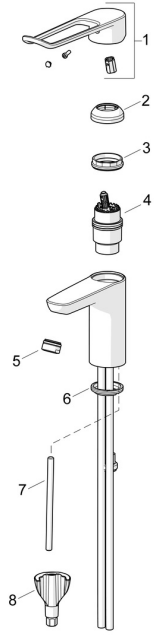

EAN: 4057304018893
static.hansa.com/45222185

Spare parts

SP45012185

	Name	Code
01	Long lever, L=180 Chrome	45240005
02	Covering cap Chrome	59914478
03	Tightening nut, M42x1.5, SW 38	59914128
04	Cartridge, 4.0 Classic	59914129
05	Aerator, M24x1 STD PL HC A Laminar (2013-) Chrome	59914054
06	Bottom seal	59914591
07	Fixing screw, M8x1, L=130	59914474
08	Fixing set	59914475