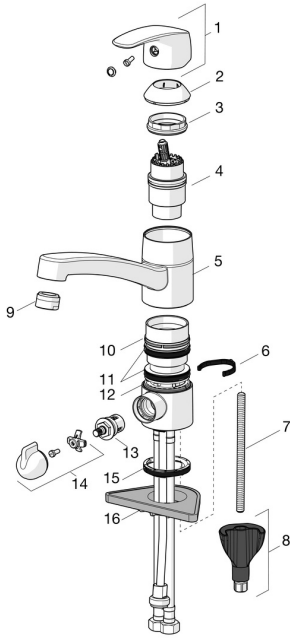

EAN: 4057304014741
static.hansa.com/45202293

Spare parts

SP45202283

	Name	Code
01	Lever Chrome	59914453
02	Covering cap Chrome Discontinued	59914482
03	Tightening nut, M42x1.5, SW 38	59914128
04	Cartridge, 4.0 Classic	59914129
05	Spout, L=210 Chrome Discontinued	59914730
06	Spout overturning stopper, 120°	59914489
07	Fixing screw, M8x1, L=130	59914474
08	Fixing set	59914475
09	Aerator, M24x1 Chrome Discontinued	59914501
10	Bearing ring Discontinued	59914490
11	X-sealing set	59914485
12	Bearing ring Discontinued	59914486
13	Headpart, G1/2	59914433
14	Handle for washing machine valve Chrome Discontinued	59914715
15	Bottom seal	59914591
16	Supporting plate	59910008