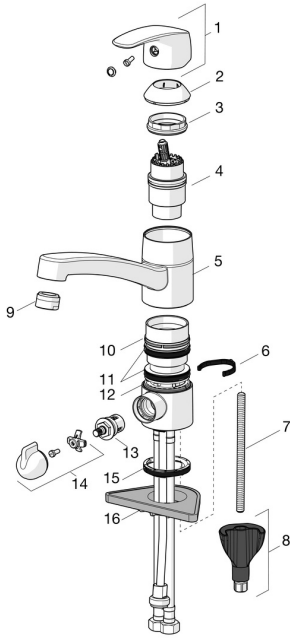

## Spare parts

### SP45202283

	Name	Code
01	Lever Chrome	59914453
02	Covering cap Chrome <b>Discontinued</b>	59914482
03	Tightening nut, M42x1.5, SW 38	59914128
04	Cartridge, 4.0 Classic	59914129
05	Spout, L=210 Chrome <b>Discontinued</b>	59914730
06	Spout overturning stopper, 120°	59914489
07	Fixing screw, M8x1, L=130	59914474
08	Fixing set	59914475
09	Aerator, M24x1 Chrome <b>Discontinued</b>	59914501
10	Bearing ring <b>Discontinued</b>	59914490
11	X-sealing set	59914485
12	Bearing ring <b>Discontinued</b>	59914486
13	Headpart, G1/2	59914433
14	Handle for washing machine valve Chrome <b>Discontinued</b>	59914715
15	Bottom seal	59914591
16	Supporting plate	59910008