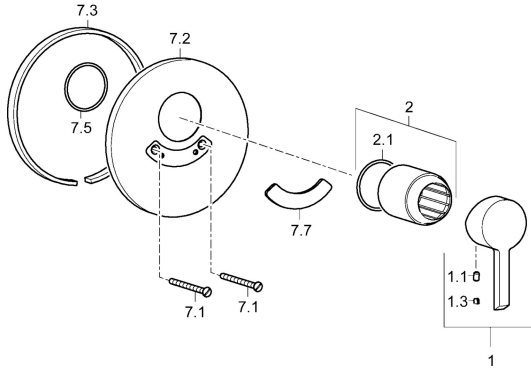

EAN: 4015474201996
static.hansa.com/45179103

Spare parts

SP45179103

	Name	Code
1	Lever Chrome	59913586
1.1	Screw, M5x8, SW2.5	59904755
1.3	Symbol plug Grey	59912112
2	Cover sleeve Chrome	59912511
2.1	O-ring, 41x3	59913215
7.1	Screw, M5x65 Chrome	59904847
7.2	Cover flange, d 160 mm Chrome	59913539 Discontinued
7.3	Rubber gasket	59913045
7.5	Gasket, 64.5x47x7	59912509 Discontinued
7.7	Assist handle Chrome	79901110 Discontinued