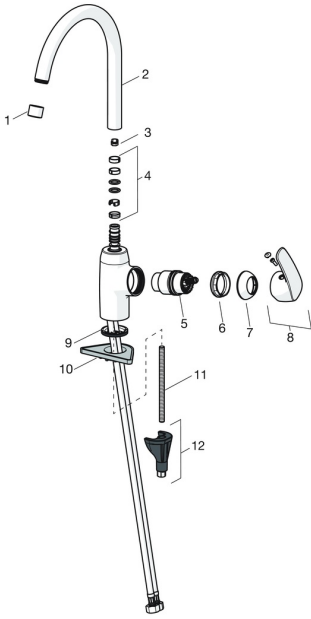

EAN: 4057304003134
static.hansa.com/45132283

Spare parts

SP45132283

	Name	Code
01	Aerator, M22x1 STD CC A Chrome	59914436
02	High spout, L=208 Chrome Discontinued	59914498
03	Spout overturning stopper, 60° / 0°	59914264
03	Spout overturning stopper, 120° Discontinued	59914429
04	Sealing kit	59914263
05	Cartridge, 4.0 Classic	59914129
06	Tightening nut, M42x1.5, SW 38	59914128
07	Covering cap Chrome Discontinued	59914454
08	Lever Chrome	59914453
09	Bottom seal	59914591
10	Supporting plate	59910008
11	Fixing screw, M8x1, L=130	59914474
12	Fixing set	59914475