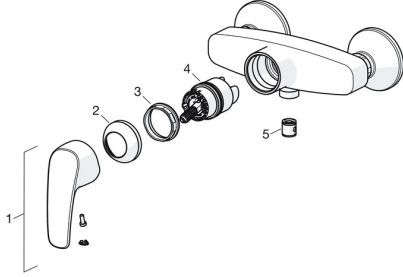

## Spare parts

### SP45120163

	Name	Code
01	Lever Chrome	59914453
02	Covering cap Chrome <span>Discontinued</span>	59914454
03	Tightening nut, M42x1.5, SW 38	59914128
04	Cartridge, 4.0 Classic	59914129
05	Non-return valve	59905714