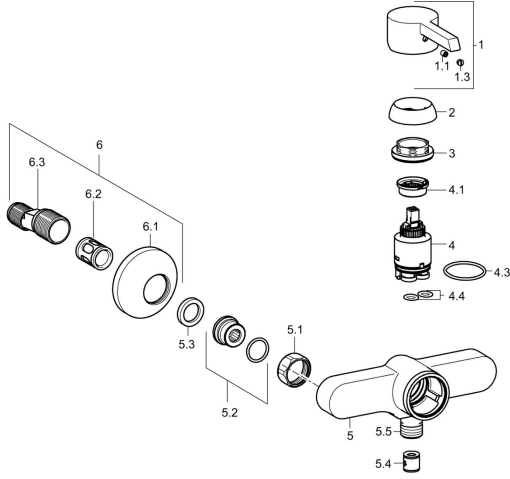

## Spare parts

### SP45120103

	Name	Code
1	Lever Chrome	59913586
1.1	Screw, M5x8, SW2.5	59904755
1.3	Symbol plug Grey	59912112
2	Covering cap, 33x3 mm Chrome	59912504
3	Tightening nut, M40x1	1003409V
4	Cartridge, 3.5 Eco	59912324
4	Cartridge, 3.5 Classic	59913075
4.1	Temperature adjustment limiter	59912325
4.3	O-ring, d 28.24x2.62 <span style="background-color: #cccccc;">Discontinued</span>	59912590
4.4	O-ring, d 10.10x1.60 <span style="background-color: #cccccc;">Discontinued</span>	59905072
5.1	Connection nut, G3/4, AF30	59902230
5.2	Connector	59913400
5.3	Retaining ring, 23.9x15.2x2	59902689
5.4	Non-return valve	59905714
5.5	Thread nipple, G1/2xM18x1	59911384
6	Eccentric, G3/4xG1/2 Chrome	59904793
6.1	Cover flange Chrome	59904796
6.2	Silencer	59904792
6.3	Eccentric connector, G3/4xG1/2, DN15	59910254
N.I.	Key, SW30/34	59912108