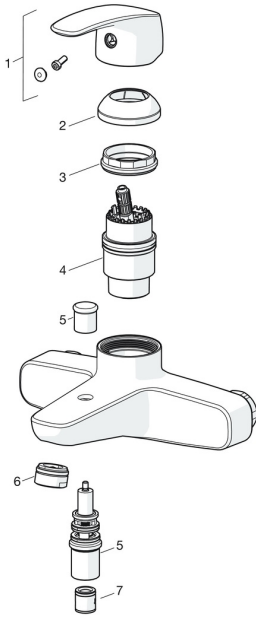

EAN: 4057304003219
static.hansa.com/45112183

Spare parts

SP45112183

	Name	Code
01	Lever Chrome	59914453
02	Covering cap Chrome Discontinued	59914454
03	Tightening nut, M42x1.5, SW 38	59914128
04	Cartridge, 4.0 Classic	59914129
05	Diverter	59912706
06	Aerator, M24x1 C Chrome	59913401
07	Non-return valve	59905714