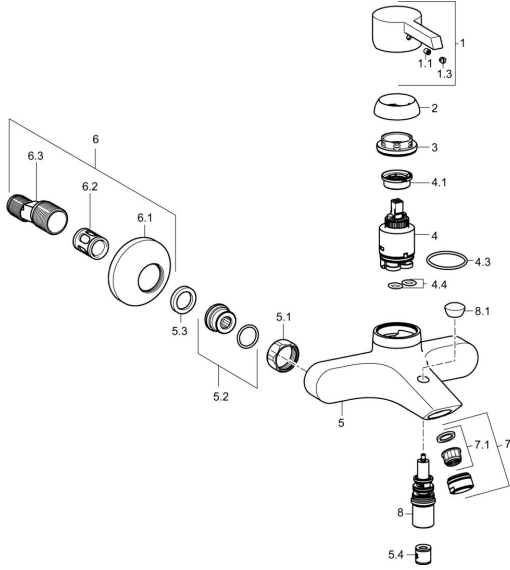

EAN: 4015474201811
static.hansa.com/45112103

Spare parts

SP45112103

	Name	Code
1	Lever Chrome	59913586
1.1	Screw, M5x8, SW2.5	59904755
1.3	Symbol plug Grey	59912112
2	Covering cap, 33x3 mm Chrome	59912504
3	Tightening nut, M40x1	1003409V
4	Cartridge, 3.5 Eco	59912324
4	Cartridge, 3.5 Classic	59913075
4.1	Temperature adjustment limiter	59912325
4.3	O-ring, d 28.24x2.62 Discontinued	59912590
4.4	O-ring, d 10.10x1.60 Discontinued	59905072
5.1	Connection nut, G3/4, AF30	59902230
5.2	Connector	59913400
5.3	Retaining ring, 23.9x15.2x2	59902689
5.4	Non-return valve	59905714
6	Eccentric, G3/4xG1/2 Chrome	59904793
6.1	Cover flange Chrome	59904796
6.2	Silencer	59904792
6.3	Eccentric connector, G3/4xG1/2, DN15	59910254
7	Aerator, M24x1 B Chrome	59905872
7.1	Aerator, M22/M24	59905873
8	Diverter	59912706
8.1	Diverter knob Chrome Discontinued	59913405
N.I.	Key, SW30/34	59912108