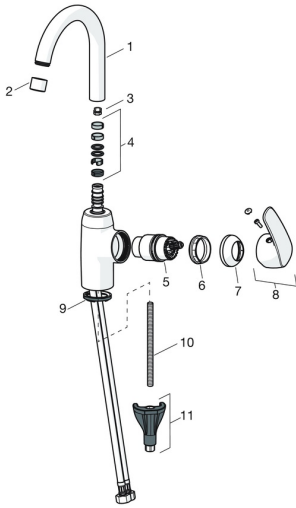

EAN: 4057304003110
static.hansa.com/45102283

Spare parts

SP45092283

	Name	Code
01	High spout, L=148 Chrome Discontinued	59914479
02	Aerator, M22x1 STD CC A Chrome	59914436
03	Spout overturning stopper, 60° / 0°	59914264
03	Spout overturning stopper, 120° Discontinued	59914429
04	Sealing kit for spout	59914431
05	Cartridge, 4.0 Classic	59914129
06	Tightening nut, M42x1.5, SW 38	59914128
07	Covering cap Chrome Discontinued	59914454
08	Lever Chrome Discontinued	59914480
09	Bottom seal	59914591
10	Fixing screw, M8x1, L=130	59914474
11	Fixing set	59914475
N.I.	Pop-up waste, (2019-) Chrome	59914764