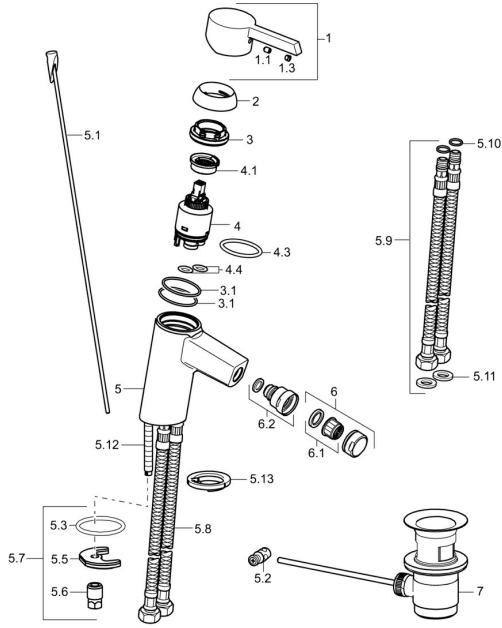

### SP45073203

|      | Name                                | Code                  |
|------|-------------------------------------|-----------------------|
| 1    | Lever Chrome                        | 59913586              |
| 1.1  | Screw, M5x8, SW2.5                  | 59904755              |
| 1.3  | Symbol plug Grey                    | 59912112              |
| 2    | Covering cap, 33x3 mm Chrome        | 59912504              |
| 3    | Tightening nut, M40x1               | 1003409V              |
| 3.1  | O-ring, d 38x2                      | 59913212              |
| 4    | Cartridge, 3.5 Eco                  | 59912324              |
| 4    | Cartridge, 3.5 Classic              | 59913075              |
| 4.1  | Temperature adjustment limiter      | 59912325              |
| 4.3  | O-ring, d 28.24x2.62                | Discontinued 59912590 |
| 4.4  | O-ring, d 10.10x1.60                | Discontinued 59905072 |
| 5.1  | Pop-up operating rod                | 59913587              |
| 5.2  | Swivel joint                        | 59904624              |
| 5.3  | O-ring, d 36.09x d 3.53             | 59913396              |
| 5.5  | Fixing plate                        | 59904765              |
| 5.6  | Screw, M8x1, SW13                   | 59904766              |
| 5.7  | Fixing set                          | 59910749              |
| 5.8  | Flexible pipe, L=430, G3/8-M10x1 RH | Discontinued 59913213 |
| 5.9  | Flexible pipe, L=430, G3/8-M10x1    | 59912515              |
| 5.10 | O-ring, d 7.65x1.78                 | 59902337              |
| 5.11 | Gasket, 9.5x14.4x2                  | 59912551              |
| 5.12 | Fixing screw, M8x1, L=140           | 59912474              |
| 5.13 | Base plate                          | 59913211              |
| 6    | Aerator, M24x1, 6 l/min Chrome      | 59913727              |
| 6.2  | Ball joint for bidet faucet         | 59910952              |
| 7    | Pop-up waste Chrome                 | 59904620              |
| N.I. | Key, SW30/34                        | 59912108              |