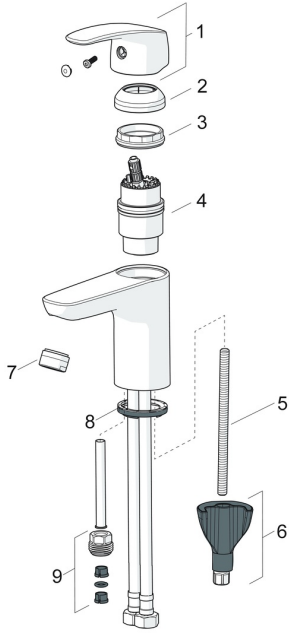

EAN: 4057304003066
static.hansa.com/45062283

Spare parts

SP45052283

	Name	Code
01	Lever Chrome	59914453
02	Covering cap Chrome	59914478
03	Tightening nut, M42x1.5, SW 38	59914128
04	Cartridge, 4.0 Classic	59914129
05	Fixing screw, M8x1, L=130	59914474
06	Fixing set	59914475
07	Aerator, M24x1, 6 l/min Chrome	59914476
08	Bottom seal	59914591
09	Nipple Discontinued	59914133
N.I.	Flexible pipe, L=375, G3/8-M10x1	59914188
N.I.	Pop-up waste, (2019-) Chrome	59914764