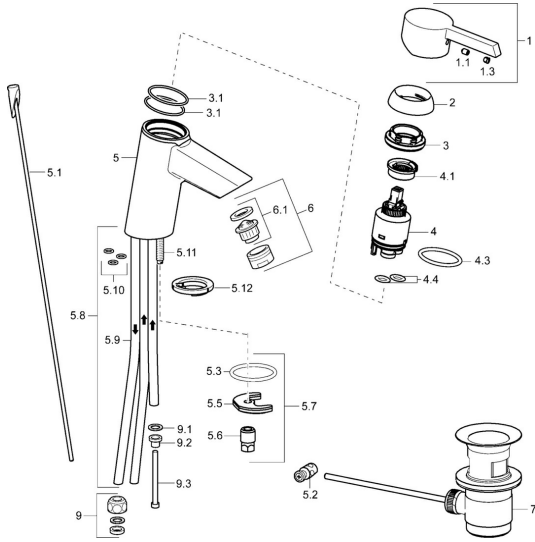

EAN: 4015474263819
static.hansa.com/45031103

Spare parts

SP45031103

	Name	Code
1	Lever Chrome	59913586
1.1	Screw, M5x8, SW2.5	59904755
1.3	Symbol plug Grey	59912112
2	Covering cap, 33x3 mm Chrome	59912504
3	Tightening nut, M40x1	1003409V
3.1	O-ring, d 38x2	59913212
4	Cartridge, 3.5 Eco	59912324
4	Cartridge, 3.5 Classic	59913075
4.1	Temperature adjustment limiter	59912325
4.3	O-ring, d 28.24x2.62 Discontinued	59912590
4.4	O-ring, d 10.10x1.60 Discontinued	59905072
5.1	Pop-up operating rod	59913587
5.2	Swivel joint	59904624
5.3	O-ring, d 36.09x d 3.53	59913396
5.5	Fixing plate	59904765
5.6	Screw, M8x1, SW13	59904766
5.7	Fixing set	59910749
5.8	Pipe Discontinued	59913398
5.9	Pipe, M8x1, L=560	59912806
5.10	O-ring, 6x1.4	59913266
5.11	Fixing screw, M8x1, L=140	59912474
5.12	Base plate	59913211
6	Aerator, M24x1 A, low pressure Chrome	59902692
6.1	Aerator, M22/24, ND	59901553
7	Pop-up waste Chrome	59904620
9	Fitting nut	59904969
9.1	Sealing kit, 14.9x8.5x1	59902352
9.2	Sealing kit, 10x8	59902272
9.3	Hose	59902151
N.I.	Key, SW30/34	59912108