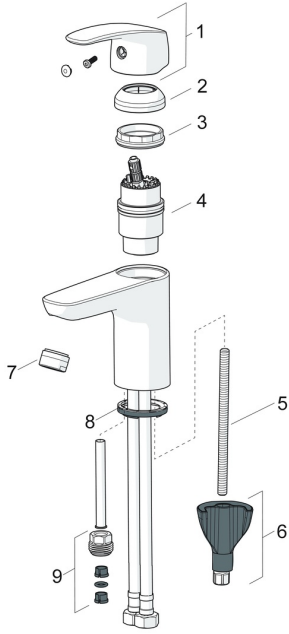

## Spare parts

### SP45052283

	Name	Code
01	Lever Chrome	59914453
02	Covering cap Chrome	59914478
03	Tightening nut, M42x1.5, SW 38	59914128
04	Cartridge, 4.0 Classic	59914129
05	Fixing screw, M8x1, L=130	59914474
06	Fixing set	59914475
07	Aerator, M24x1, 6 l/min Chrome	59914476
08	Bottom seal	59914591
09	Nipple <span style="background-color: #cccccc; padding: 2px;">Discontinued</span>	59914133
N.I.	Flexible pipe, L=375, G3/8-M10x1	59914188
N.I.	Pop-up waste, (2019-) Chrome	59914764